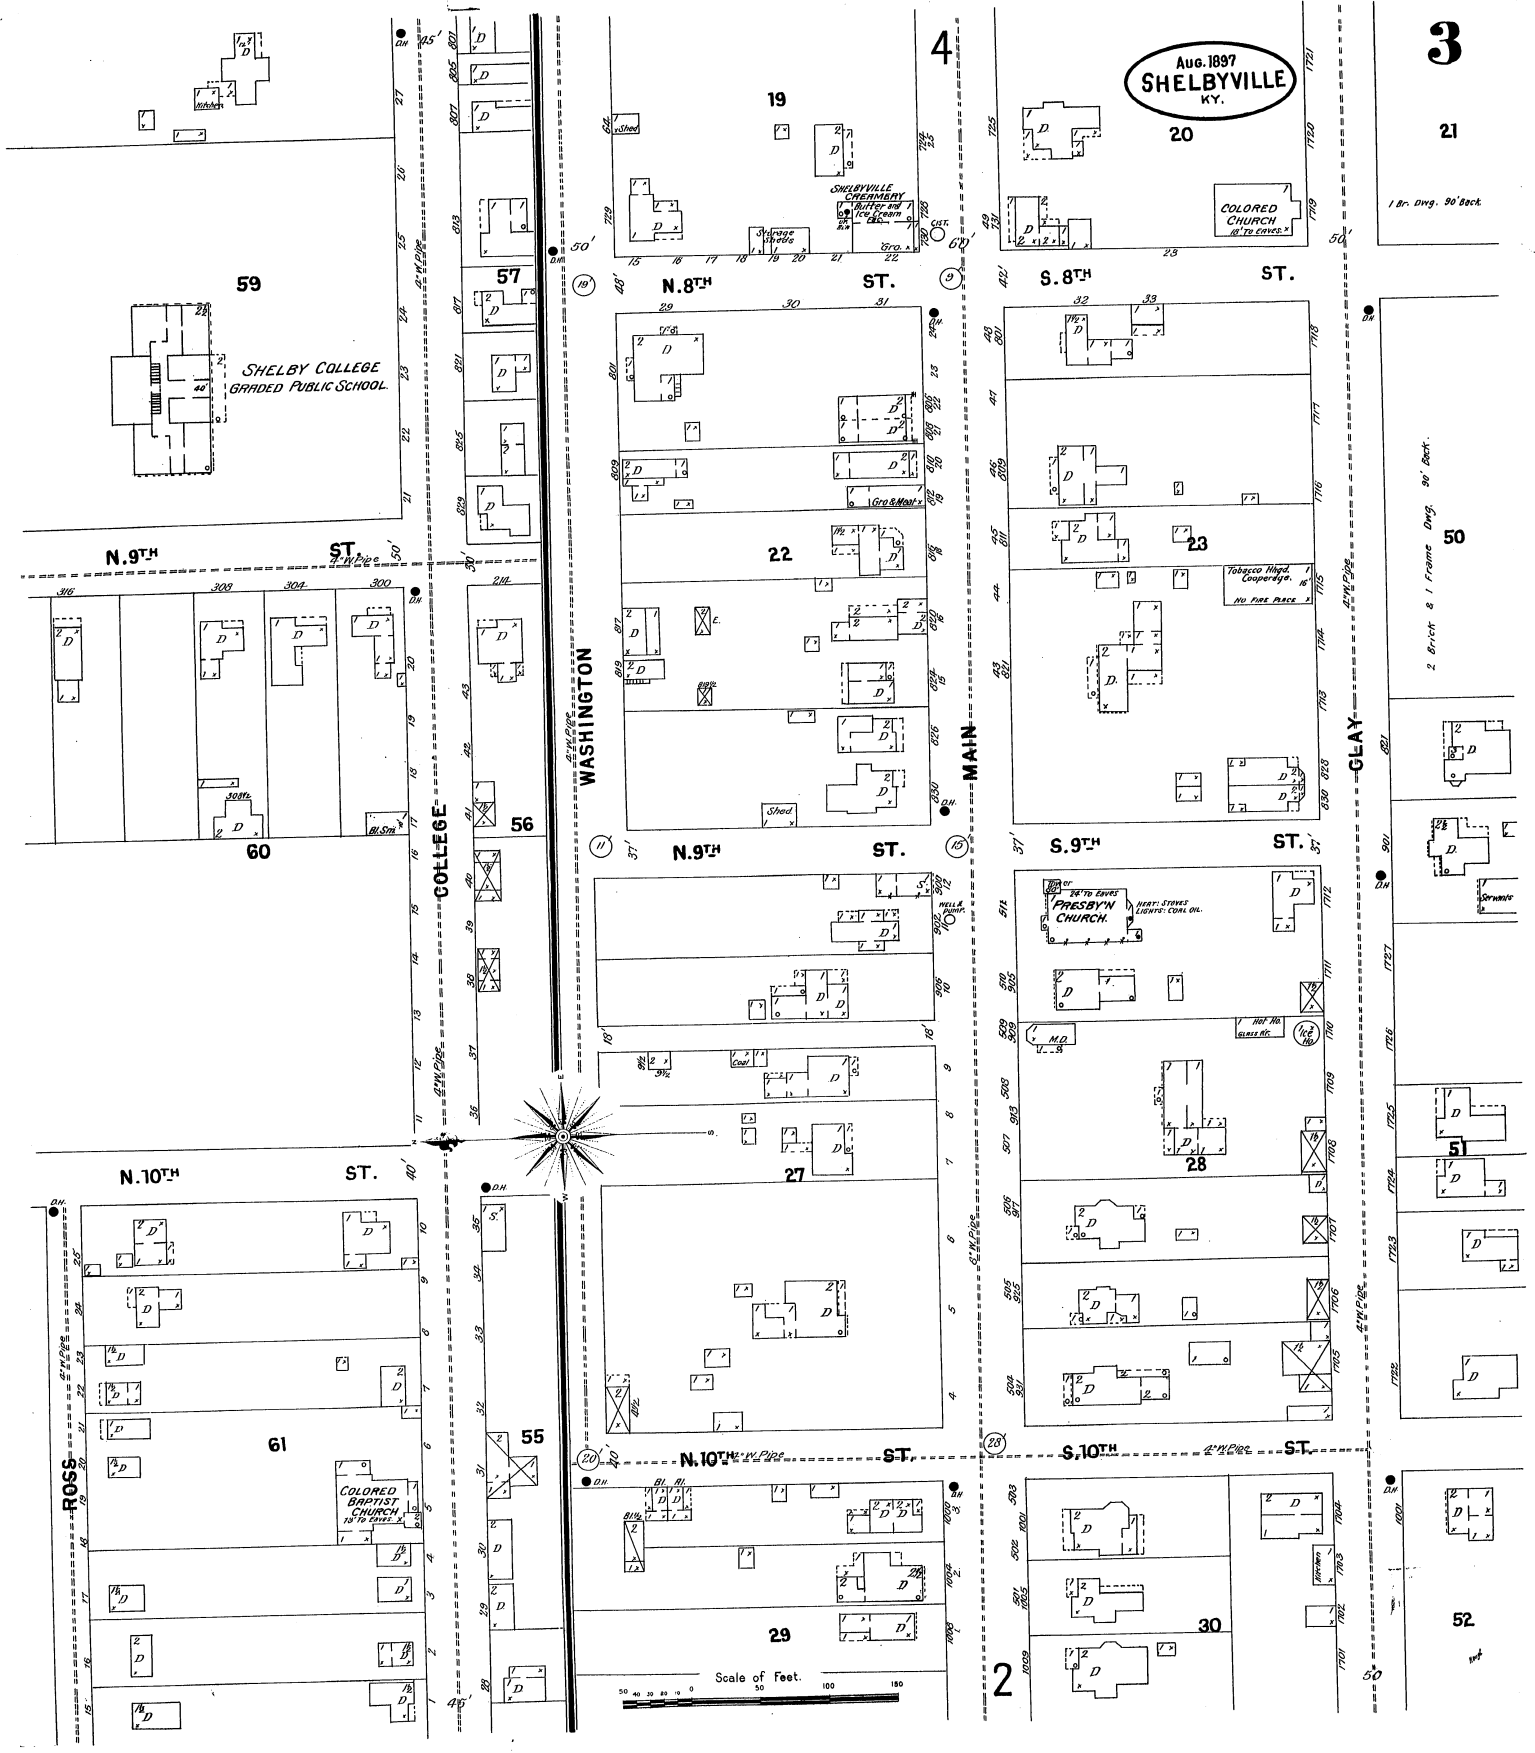

Aug. 1897
SHELBYVILLE
KY.

3

21

1 Br. Dwg. 30' Sect.

50

2 Brict. & 1 Frame Dwg. 30' Sect.

51

52

Scale of Feet.
0 50 100 150